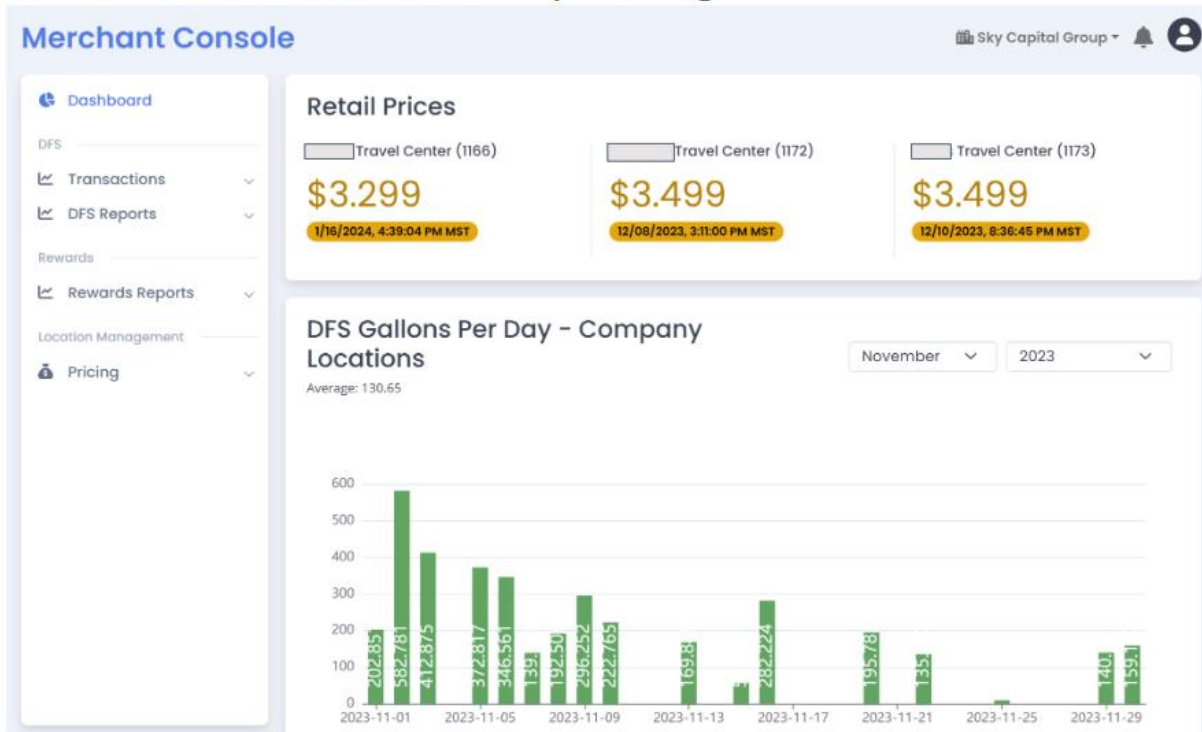

Merchant Console

The Merchant Console is a user portal for Roady's Rewards and DFS, providing a tool to view, edit, and manage reports, as well as monitor daily and monthly activity for one or multiple locations.

Merchant Console: DFS reporting